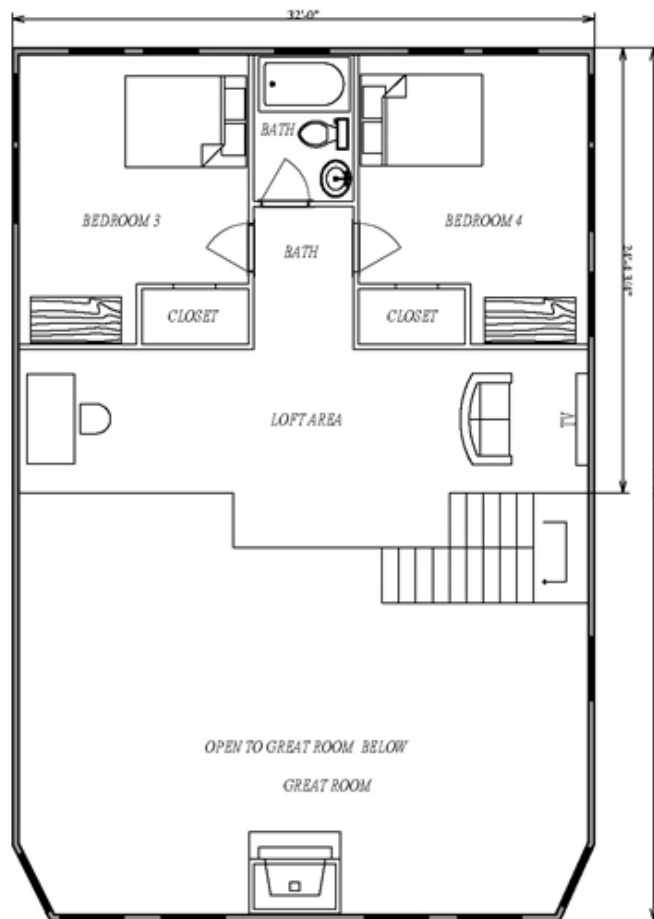

Cabin Creek Timber Frames, Inc.
6624 Georgia Rd. Franklin, NC 28734
877-369-5899
828-369-5899
FAX 828-369-8512
email: info@cabincreektimberframes.com
www.cabincreektimberframes.com
Joe & Jo Bell, Owners
Market Areas: NE, SE, GL, MW, SC, W, WC, & EC, INT

Product Literature
Cabin Creek Timber Frames
"A Work of Art".....Free

Cabin Creek Timber Frames has been building timber frames of quality and beauty for over 21 years. We are located in the beautiful mountains of Western North Carolina.

While we do offer, standard" timber frame designs, the majority of our work has been custom; hand crafted by professional timer frame artisans to our exacting specifications. We understand that our clients are highly individualistic, knowledgeable about what they want, and value quality and fine craftsmanship.

We will work with your architect or designer or your plan to help you create the dream dwelling of your choice. The house plan we have submitted for you in this issue of Timber Home Living was one brought to us by James A. Smith and his wife Ruth McKinley. Jim had fine tuned it until he had just what they wanted. They have been gracious enough to let us share it with you here today. Our in-house timber frame designer then turned Jim's floor plan into a unbelievable work of art sculpted of cypress.

Our in-house timber frame design staff employs the latest in CAD Works software technology. We invite you to tour our website, it has a wealth of information regardless whether you are just beginning the planning your timber frame or looking for the right company to handcraft it. If you like what you see there or in our literature we invite you to visit with us. Our timber frame office and beamery are all located on the same property. We would like to meet with you; then take you on a tour of our beamery - meet with our craftsmen, see where most of the magic happens.

We would like to talk with you about your project regardless of its size. Over the years we have crafted projects as small as decorative pendants for a great room, mantles, signs, entry ways, porches, trusses, gazebos, wonderful horse barns, outdoor kitchens, great rooms, hybrid timber frame homes, full timber fame homes, wineries, the central core of our own counties public library, and many more. What is your dream?

The most frequently requested wood species used in crafting our timber frames include cypress, eastern white pine, and Douglas fir. We take great pride in being "on budget and on time."

Once again we invite you to take the time to view the extensive material on our websites www.cabincreektimberframes.com and then make an appointment to tour our beamery and visit our model home.

**Best wishes on your timber frame project,
Joe and Jo Bell**